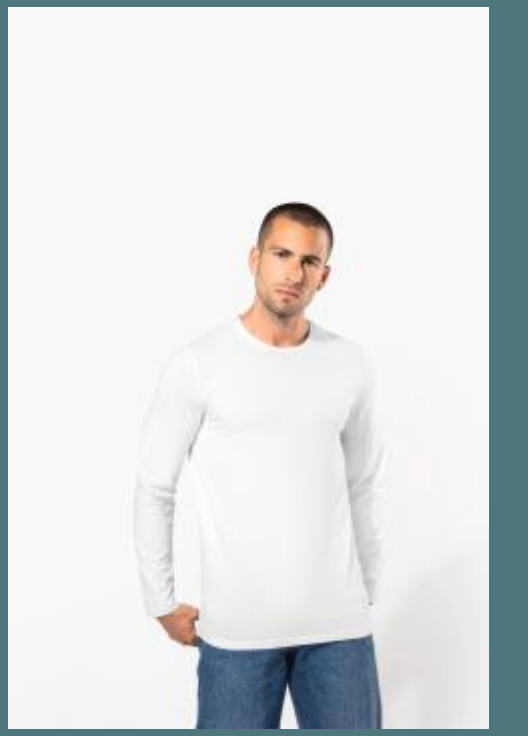

KARIBAN

K3016

Men's long-sleeved Crew neck t-shirt

Modern, trendy fit.

Floaty, lightweight look.

Collection of incredibly comfortable t-shirts that are pleasant to wear.

97% cotton / 3% elastane. Marl colourway : 87% cotton / 9% viscose/ 4% elastane. Crew neck. Twin needle finishing at cuffs and hem. Close to retail look with its fashionable and close-fitting cut.

Sizes

S - M - L - XL - XXL - 3XL

Grammage

160 gsm

Certificates

All rights reserved ©

Additional information

1	S - 3XL
Colours	€15.40