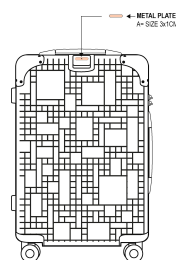

KI0839

“Geoline” cabin trolley with 4 multidirectional wheels

Cabin-size.

Added protection thanks to rubber corners and side guards.

Comfortable, ergonomic and easy to handle.

100% polycarbonate. Cabin trolley. With a geometric “Geoline” design, this aluminium trolley has 4 multidirectional wheels and side protection feet for laying the case on its side. The corners are made from rubber for extra protection. For extra comfort it includes: an extendable top handle and side handle, a retractable strap on the front for hanging and carrying a document bag, two inner compartments including one with a support strap and another with a zip fastening and pockets for accessories. For your security, this trolley is fitted with a TSA combination fastening.

Sizes

One Size

Capacity

40 l

Dimensions

55 cm x 40 cm x 27 cm

All rights reserved ©

Additional information

Logistic **Customs code**

1

42021250

Country of origin **Decoration zone**

China

A: 3x1 cm

Colours

Black