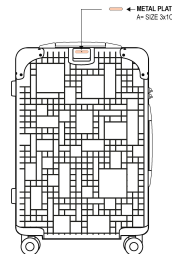

ki.mood

KI0839

“Geoline” cabin trolley with 4 multidirectional wheels

Cabin-size.

Added protection thanks to rubber corners and side guards.

Comfortable, ergonomic and easy to handle.

100% polycarbonate. Cabin trolley. With a geometric “Geoline” design, this aluminium trolley has 4 multidirectional wheels and side protection feet for laying the case on its side. The corners are made from rubber for extra protection. For extra comfort it includes: an extendable top handle and side handle, a retractable strap on the front for hanging and carrying a document bag, two inner compartments including one with a support strap and another with a zip fastening and pockets for accessories. For your security, this trolley is fitted with a TSA combination fastening.

Sizes

One Size

Capacity

40 l

Dimensions

55 cm x 40 cm x 27 cm

All rights reserved ©

Additional information

Logistic	Customs code	Country of origin	Decoration zone
 1	42021250	China	A: 3x1 cm

Colours

Black