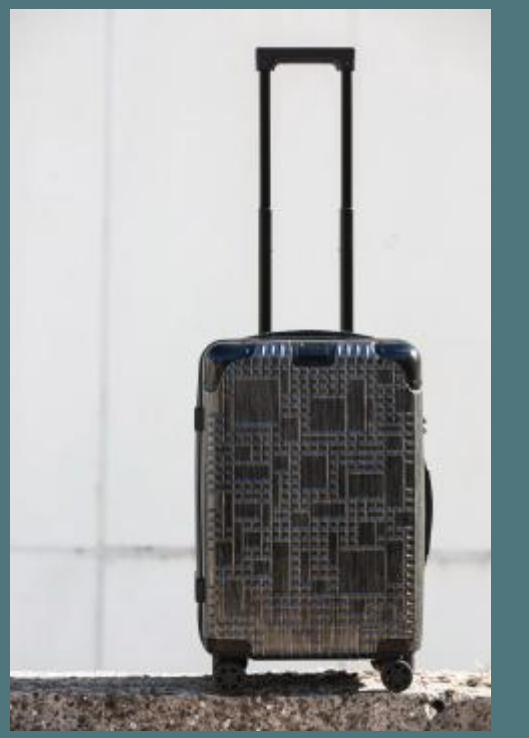

KI0839

“Geoline” cabin trolley with 4 multidirectional wheels

Cabin-size.

Added protection thanks to rubber corners and side guards.

Comfortable, ergonomic and easy to handle.

100% polycarbonate. Cabin trolley. With a geometric “Geoline” design, this aluminium trolley has 4 multidirectional wheels and side protection feet for laying the case on its side. The corners are made from rubber for extra protection. For extra comfort it includes: an extendable top handle and side handle, a retractable strap on the front for hanging and carrying a document bag, two inner compartments including one with a support strap and another with a zip fastening and pockets for accessories. For your security, this trolley is fitted with a TSA combination fastening.

Sizes

One Size

Capacity

40 l

Dimensions

55 cm x 40 cm x 27 cm

All rights reserved ©

Additional information