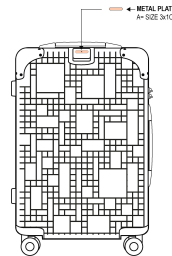

ki.mood

KI0839

“Geoline” cabin trolley with 4 multidirectional wheels

Cabin-size.

Added protection thanks to rubber corners and side guards.

Comfortable, ergonomic and easy to handle.

100% polycarbonate. Cabin trolley. With a geometric “Geoline” design, this aluminium trolley has 4 multidirectional wheels and side protection feet for laying the case on its side. The corners are made from rubber for extra protection. For extra comfort it includes: an extendable top handle and side handle, a retractable strap on the front for hanging and carrying a document bag, two inner compartments including one with a support strap and another with a zip fastening and pockets for accessories. For your security, this trolley is fitted with a TSA combination fastening.

Sizes

One Size

Capacity

40 l

Dimensions

55 cm x 40 cm x 27 cm

All rights reserved ©

Additional information

Logistic	Customs code	Country of origin	Decoration zone
 1	42021250	China	A: 3x1 cm

Colours

Black