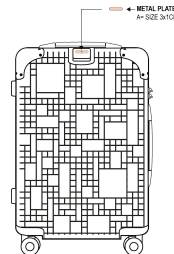

ki.mood

KI0839

“Geoline” cabin trolley with 4 multidirectional wheels

Cabin-size.

Added protection thanks to rubber corners and side guards.

Comfortable, ergonomic and easy to handle.

100% polycarbonate. Cabin trolley. With a geometric “Geoline” design, this aluminium trolley has 4 multidirectional wheels and side protection feet for laying the case on its side. The corners are made from rubber for extra protection. For extra comfort it includes: an extendable top handle and side handle, a retractable strap on the front for hanging and carrying a document bag, two inner compartments including one with a support strap and another with a zip fastening and pockets for accessories. For your security, this trolley is fitted with a TSA combination fastening.

Sizes

One Size

Capacity

40 l

Dimensions

55 cm x 40 cm x 27 cm

All rights reserved ©

Additional information

Logistic Customs code

1 42021250

Country of origin Decoration zone

China

A: 3x1 cm

Colours

Black