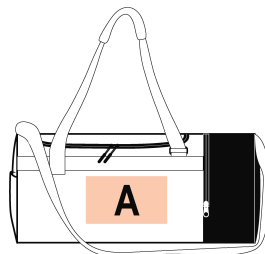

KI0630

Tubular sports bag with separate shoe compartment

Cylindrical shape for practical storage.

Practical, can also be used as a backpack.

Separate shoe storage compartment to avoid soiling belongings.

100 % polyester. Tubular sports bag in 600D polyester. Features a separate shoe storage compartment with zip fastening and detachable shoulder strap. Can be used in backpack mode thanks to two large handles that can be used as straps.

Sizes

One Size

Capacity

40 l

Dimensions

57 cm x 26.5 cm x 26.5 cm

All rights reserved ©

Additional information

Logistic

1

15

Customs code

42029291

Country of origin Decoration zone

China

A: 20x10 cm

Colours

Black

Dark Cool
Grey /
Black