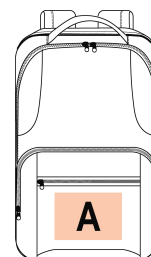

Sizes

One Size

Capacity

19 l

Dimensions

32 cm x 18 cm x 45 cm

All rights reserved ©

Additional information

1	ONE SIZE
Colours	€57.00

Logistic

 1
 10

Customs code

42029291

Country of origin Decoration zone

China

A: 14x8 cm