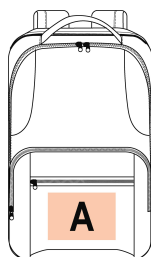

1680D polyester backpack with contrast polyester jacquard inserts. Padded compartment for laptops up to 15 inches. Main compartment for documents, with tablet sleeve and inner zipped pocket. 2 front zipped pockets. Padded back with ergonomic padded shoulder straps. Back with trolley sleeve to slip over a suitcase handle.

Sizes

One Size

Capacity

19 l

Dimensions

32 cm x 18 cm x 45 cm

All rights reserved ©

Additional information

Logistic

Customs code

Country of origin Decoration zone

42029291

China

A: 14x8 cm

Colours

Black