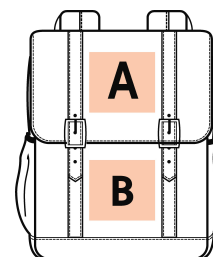

Cotton canvas backpack with flap top. Contrast straps with press stud closure concealed under decorative metal buckles. Padded inside zipped compartment to fit tablets or up to 13-inch laptops. Padded ergonomic shoulder straps and back.

Sizes

One Size

Capacity

16 l

Grammage

450 gsm

Dimensions

29 cm x 13 cm x 40 cm

All rights reserved ©

1	ONE SIZE
Colours	€35.94

Additional information

Logistic

 1
 15

Customs code

42029291

Country of origin Decoration zone

China

A: 10x10 - B: 10x10 cm

Colours

Washed
Dark Grey