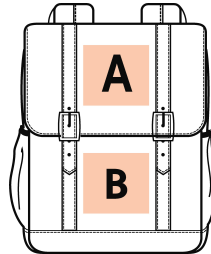

Cotton canvas backpack with flap top. Contrast straps with press stud closure concealed under decorative metal buckles. Padded inside zipped compartment to fit tablets or up to 13-inch laptops. Padded ergonomic shoulder straps and back.

Sizes

One Size

Capacity

16 l

Grammage

450 gsm

Dimensions

29 cm x 13 cm x 40 cm

All rights reserved ©

Additional information

Logistic

Customs code

42029291

Country of origin Decoration zone

China

A: 10x10 - B: 10x10 cm