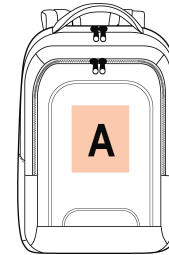

Sizes

One Size

Grammage

460 gsm

Capacity

21 l

Dimensions

31 cm x 14 cm x 43 cm

Country of origin Decoration zone

China

A: 12x15 cm

Colours

Dark Grey
Heather /
Black