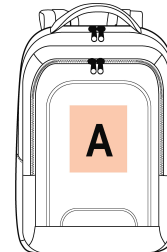

Sizes

One Size

Capacity

21 l

Grammage

460 gsm

Dimensions

31 cm x 14 cm x 43 cm

All rights reserved ©

1	ONE SIZE
Colours	€49.56

Additional information

Logistic

 1
 10

Customs code

42029291

Country of origin Decoration zone

China

A: 12x15 cm

Colours

Black

Dark Grey
Heather /
Black