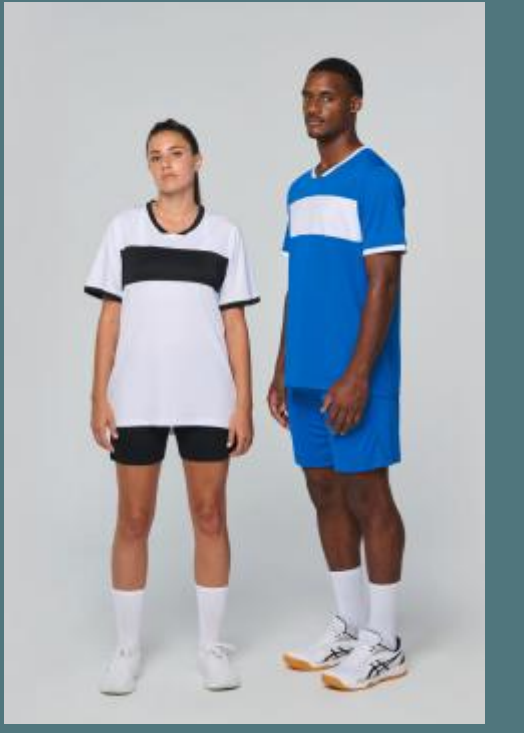

PROACT®

PA4000

Adults' short-sleeved jersey

100% polyester: incredibly resistant and lightweight.

Taped V-neck.

100% polyester interlock. Taped V-neck. Set-in sleeves. Contrasting chest yokes, neck and cuffs. (Example of branding, sold blank).

Sizes

S - M - L - XL - XXL - 3XL

Grammage

135 gsm

Certificates

All rights reserved ©

Additional information

1	S - 3XL
Colours	€12.50

Sporty
Royal Blue
/ White

White /
Black