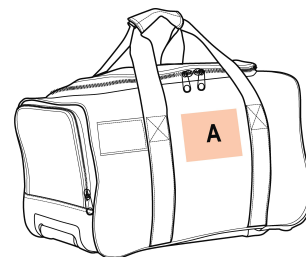

Country of origin Decoration zone

China

A: 15x15 cm