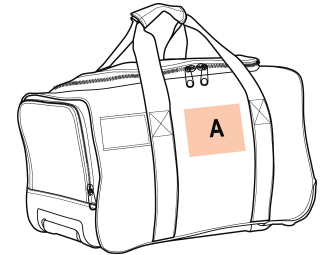

Country of origin Decoration zone

China

A: 15x15 cm