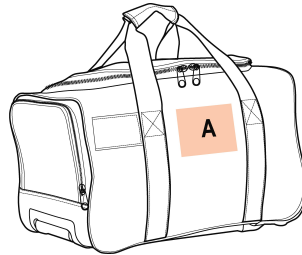

Country of origin Decoration zone

China

A: 15x15 cm