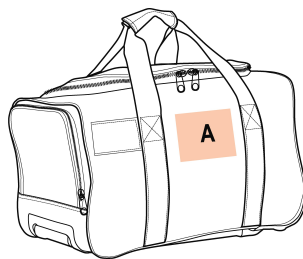

Country of origin Decoration zone

China

A: 15x15 cm