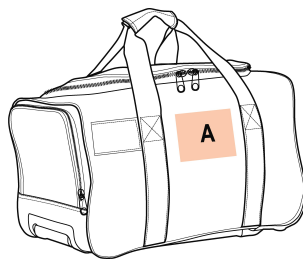

ki.mood

KI0824

Sports trolley bag

Resistant and ergonomic.

Label holder for easy identification.

Plenty of backing for greater sturdiness.

Sports/team sports bag with trolley system. Medium-sized (55 cm), in 600D polyester. 1 zipped side pocket to hold a pair of shoes. Large opening with zip at the top. Label holder for identification. Reinforced handles with 5 cm straps all around the bag.

Sizes

One Size

Capacity

45 l

Dimensions

51.5 cm x 31 cm x 31 cm

All rights reserved ©

Additional information

Logistic

1

6

Customs code

42029298

Country of origin Decoration zone

China

A: 15x15 cm