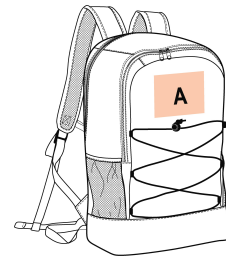

Additional information

Logistic	Customs code	Country of origin	Decoration zone
20	42029291	China	A: 16x12 cm