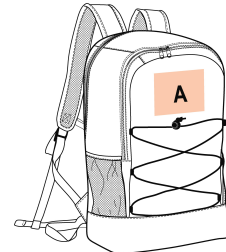

Backpack in 600D polyester. 2 inside compartments with 1 zipped pocket. Elasticated cord at the front. Breathable and padded back and shoulder straps. 2 mesh side pockets. Adjustable waist and chest straps.

Sizes

One Size

Capacity

21 l

Dimensions

29 cm x 12 cm x 45 cm

All rights reserved ©

1	ONE SIZE
Colours	€25.66

Additional information

Logistic
20

Customs code
42029291

Country of origin China
Decoration zone A: 16x12 cm

Colours

Black

Full Grey /
Black

Navy / Dark
Grey