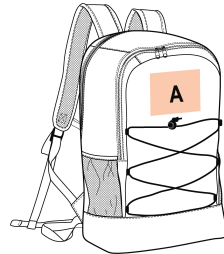

Country of origin Decoration zone

China

A: 16x12 cm

Colours

Black

Full Grey /
Black

Navy / Dark
Grey