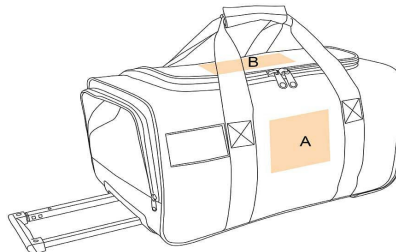

PROACT.[®]

PA534

Sports trolley bag - 65L

Large opening at the top.

Shoe storage compartment at the side.

Reinforced straps (width: 5 cm) all around the bag.

Large sized 71 cm team sports trolley bag with wheels in 600D polyester. Large top opening. Side shoe holder pocket. All-round 5 cm high density webbed strap. 65 liters

Sizes

One Size

Capacity

65 l

Dimensions

71 cm x 31 cm x 30 cm

All rights reserved ©

Additional information

Logistic

1

4

Customs code

42029298

Country of origin Decoration zone

China

A: 15x15 cm | B: 20x40 cm