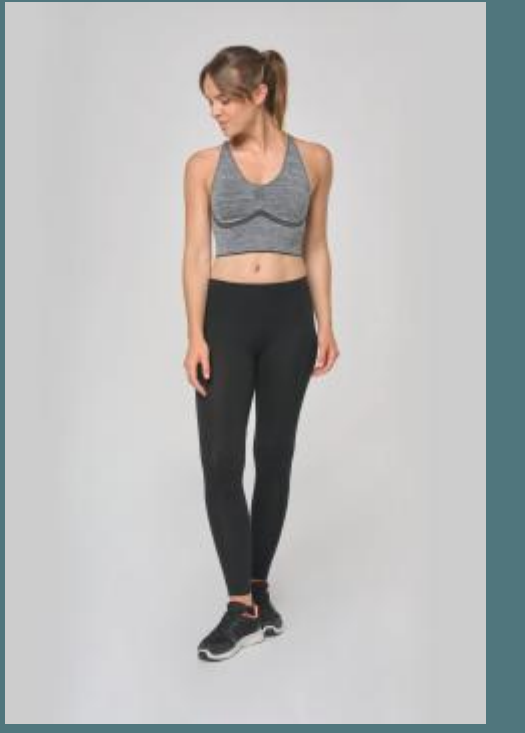

PROACT[®]

PA188

Ladies' leggings

5% elastane for greater comfort.

Elasticated waistband.

95% cotton/5% elastane. (Heather Grey : 71% cotton/24% viscose/5% elastane) Jersey knit. Elasticated waist.

Sizes

XS - S - M - L - XL

Grammage

190 gsm

Certificates

All rights reserved ©

Additional information

1	XS - XL
Colours	€15.86

Logistic **Customs code**

61046200

Country of origin

Bangladesh

 20

Colours

Black

Grey
Heather

Navy