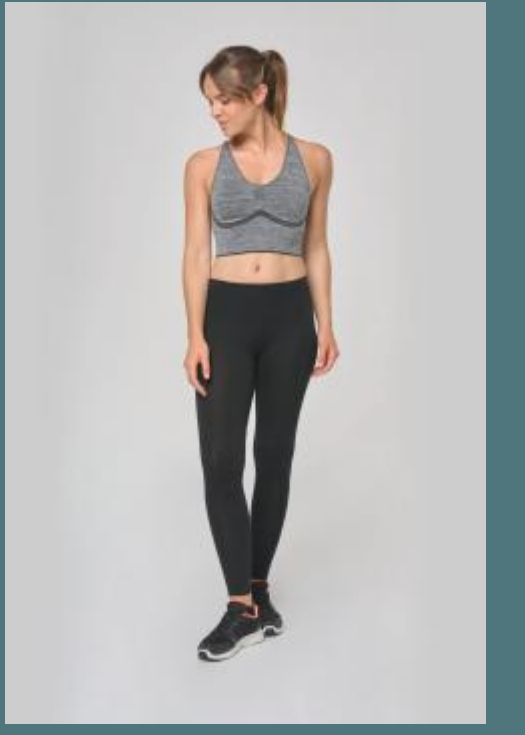

PROACT®

PA188

Ladies' leggings

5% elastane for greater comfort.

Elasticated waistband.

95% cotton/5% elastane. (Heather Grey : 71% cotton/24% viscose/5% elastane) Jersey knit. Elasticated waist.

Sizes

XS - S - M - L - XL

Grammage

190 gsm

Certificates

All rights reserved ©

Additional information

1	XS - XL
Colours	€15.86

Logistic **Customs code**

61046200

Country of origin

Bangladesh

20

Colours

Black

Grey
Heather

Navy