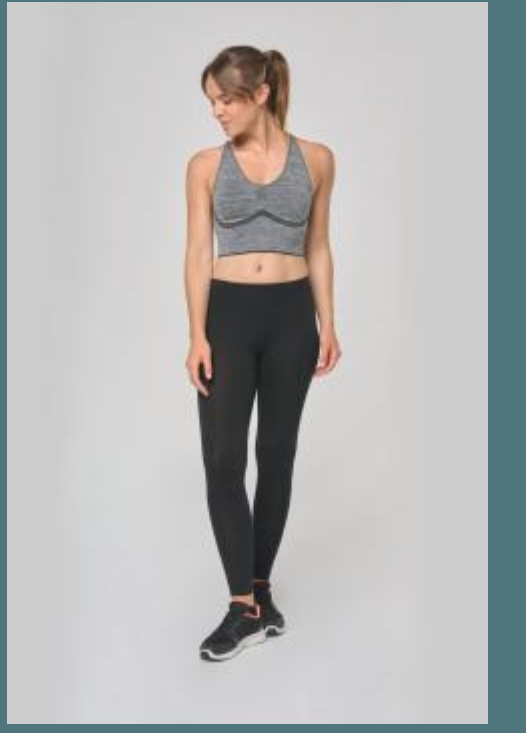

PROACT.®

PA188

Ladies' leggings

5% elastane for greater comfort.

Elasticated waistband.

95% cotton/5% elastane. (Heather Grey : 71% cotton/24% viscose/5% elastane) Jersey knit. Elasticated waist.

Sizes

XS - S - M - L - XL

Grammage

190 gsm

Certificates

STANDARD
100
CQ 100777
1014
www.oeko-tex.com

All rights reserved ©

Additional information

Logistic Customs code

20 61046200

Country of origin

Bangladesh

Colours

Black

Grey
Heather

Navy