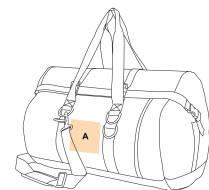

Sizes

One Size

Capacity

71 l

Dimensions

54 cm x 29 cm x 44 cm

Certificates

All rights reserved ©

A: 10x10 cm

Colours

Navy /
White