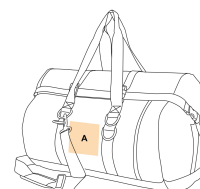

Country of origin Decoration zone

China

A: 10x10 cm