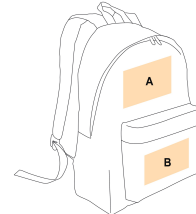

Additional information

1	ONE SIZE
Colours	€9.32

Logistic
Customs code 42029291
30

Country of origin China
Decoration zone A: 14x7 cm | B: 10x6 cm