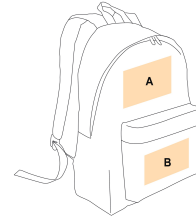

Additional information

1	ONE SIZE
Colours	€9.32

Logistic
Customs code 42029291
30

Country of origin China
Decoration zone A: 14x7 cm | B: 10x6 cm