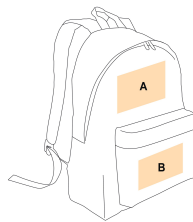

Sizes

One Size

Capacity

20 l

Dimensions

28 cm x 16 cm x 38 cm

Certificates

All rights reserved ©

Additional information

Logistic Customs code

30 42029291

Country of origin Decoration zone

China A: 14x7 cm | B: 10x6 cm

Colours

- 

Black
- 