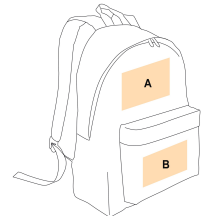

Additional information

Logistic **Customs code**
42029291
30

Country of origin **Decoration zone**
China A : 15x8 cm | B : 12x8 cm