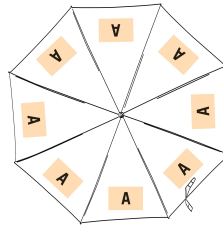

Large golf umbrella

Large choice of colours.

Automatic opening for greater ease of use.

Resistant, ergonomic handle.

26" ribs (66 cm) golf umbrella. Auto opening. 14 mm black metal shaft. Black fibreglass frame. Metal rib tips. Golf handle in matte finish polycarbonate. 210T polyester canopy.

Sizes

One Size

Dimensions

119 cm

All rights reserved ©

Additional information

Logistic

- 10
- 20

Customs code

66019920

Country of origin Decoration zone

China

A: 10x10 cm

Colours

- | | | | | | | | | | | | |
|------------|-------|----------------|-------------|--------------------|--------------|----------|----------|--------------|------|-----|-------------------|
| White | Black | Black / Orange | Black / Red | Black / Royal Blue | Bottle Green | Burgundy | Ice Mint | Lemon Yellow | Navy | Red | Reflex blue/W red |
| Royal Blue | Sage | Slate Grey | Snow Grey | True Coral | | | | | | | |