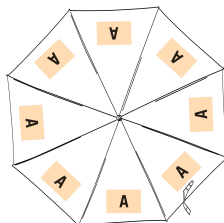

### Additional information

Logistic	Customs code	Country of origin	Decoration zone
----------	--------------	-------------------	-----------------

10

66019920

China

A: 10x10 cm

20

### Colours

White

Black

Black / Orange

Black / Red

Black / Royal Blue

Bottle Green

Burgundy