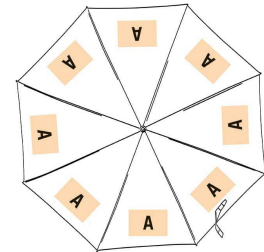

ki.mood

KI2006

Automatic golf umbrella

Original and elegant.

Automatic opening for greater ease of use.

Case with fast and practical tear release fastening.

27.5" (70 cm) rib length auto-opening umbrella with fibreglass frame and shaft. 210T polyester canvas. 8 panels. Ethylene-vinyl acetate (EVA) handle. Polypropylene tips. Pouch with tear-release fastening.

Sizes

One Size

Dimensions

0 cm x 0 cm x 0 cm x
125 cm

All rights reserved ©

1	ONE SIZE
Colours	€21.04

Additional information

Logistic

 10
 20

Customs code

66019990

Country of origin Decoration zone

China

A: 15x10 cm

Colours

White

Black

Fuchsia /
Slate Grey

Navy /
Slate Grey

Orange /
Dark Grey

Red / Light
Grey

Royal Blue
/ Dark
Grey

Yellow /
Dark Grey