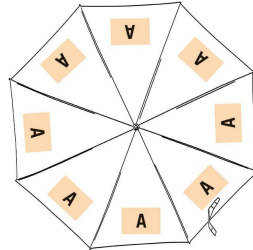

KI2006

Automatic golf umbrella

Original and elegant.

Automatic opening for greater ease of use.

Case with fast and practical tear release fastening.

27.5" (70 cm) rib length auto-opening umbrella with fibreglass frame and shaft. 210T polyester canvas. 8 panels. Ethylene-vinyl acetate (EVA) handle. Polypropylene tips. Pouch with tear-release fastening.

Sizes

One Size

Dimensions

0 cm x 0 cm x 0 cm x
125 cm

All rights reserved ©

Additional information

Logistic

10

20

Customs code

66019990

Country of origin Decoration zone

China

A: 15x10 cm

Colours

White

Black

Fuchsia /
Slate Grey

Navy /
Slate Grey

Orange /
Dark Grey

Red / Light
Grey

Royal Blue
/ Dark
Grey

Yellow /
Dark Grey