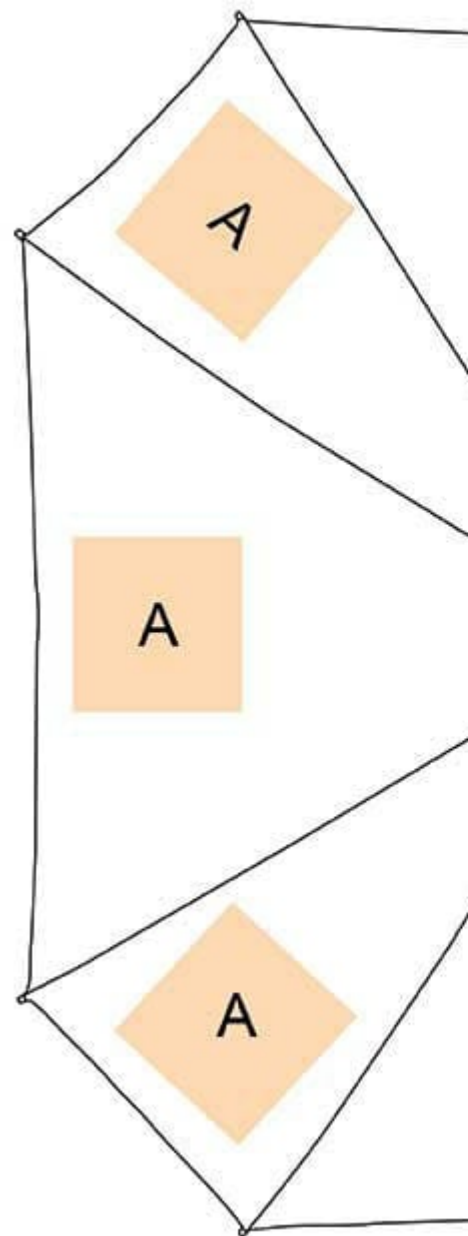

ki.mood

KI2005

Square

Original

Hard-we

Polypro

30" (76 cm) rib
and shaft. Saf
handle. Polypr

Sizes

One Size

Dimensions

105 cm

1	ONE SIZE
Colours	€13.80

Additional information

Logistic

-  10
-  20

Customs code

66019990

Country of origin

China

Decoration zone

A: 15x10 cm

Colours

White

Black