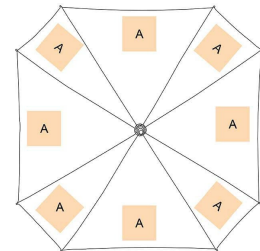

Square golf umbrella

Original and elegant.

Hard-wearing and lightweight fibre glass pole and frame.

Polypropylene rib tips and cap for extra safety.

30" (76 cm) rib length square umbrella with manual opening. Fibreglass frame and shaft. Safety tip. 210T polyester canopy. Ethylene-vinyl acetate (EVA) handle. Polypropylene tips.

- 10
- 20

Customs code

66019990

Country of origin Decoration zone

China

A: 15x10 cm

Colours

- White
- Black
- Navy
- Royal Blue
- Slate Grey