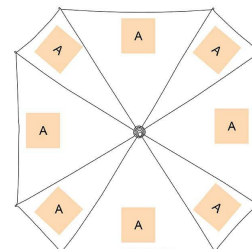

KI2005

Square golf umbrella

Original and elegant.

Hard-wearing and lightweight fibre glass pole and frame.

Polypropylene rib tips and cap for extra safety.

30" (76 cm) rib length square umbrella with manual opening. Fibreglass frame and shaft. Safety tip. 210T polyester canopy. Ethylene-vinyl acetate (EVA) handle. Polypropylene tips.

Sizes

One Size

Dimensions

105 cm

All rights reserved ©

1	ONE SIZE
Colours	€13.80

Additional information

Logistic

10
 20

Customs code

66019990

Country of origin Decoration zone

China

A: 15x10 cm

Colours

White