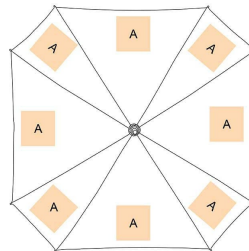

Square golf umbrella

Original and elegant.

Hard-wearing and lightweight fibre glass pole and frame.

Polypropylene rib tips and cap for extra safety.

30" (76 cm) rib length square umbrella with manual opening. Fibreglass frame and shaft. Safety tip. 210T polyester canopy. Ethylene-vinyl acetate (EVA) handle. Polypropylene tips.

Sizes

One Size

Dimensions

105 cm

All rights reserved ©

Additional information

Logistic

10

20

Customs code

66019990

Country of origin Decoration zone

China

A: 15x10 cm

Colours

White