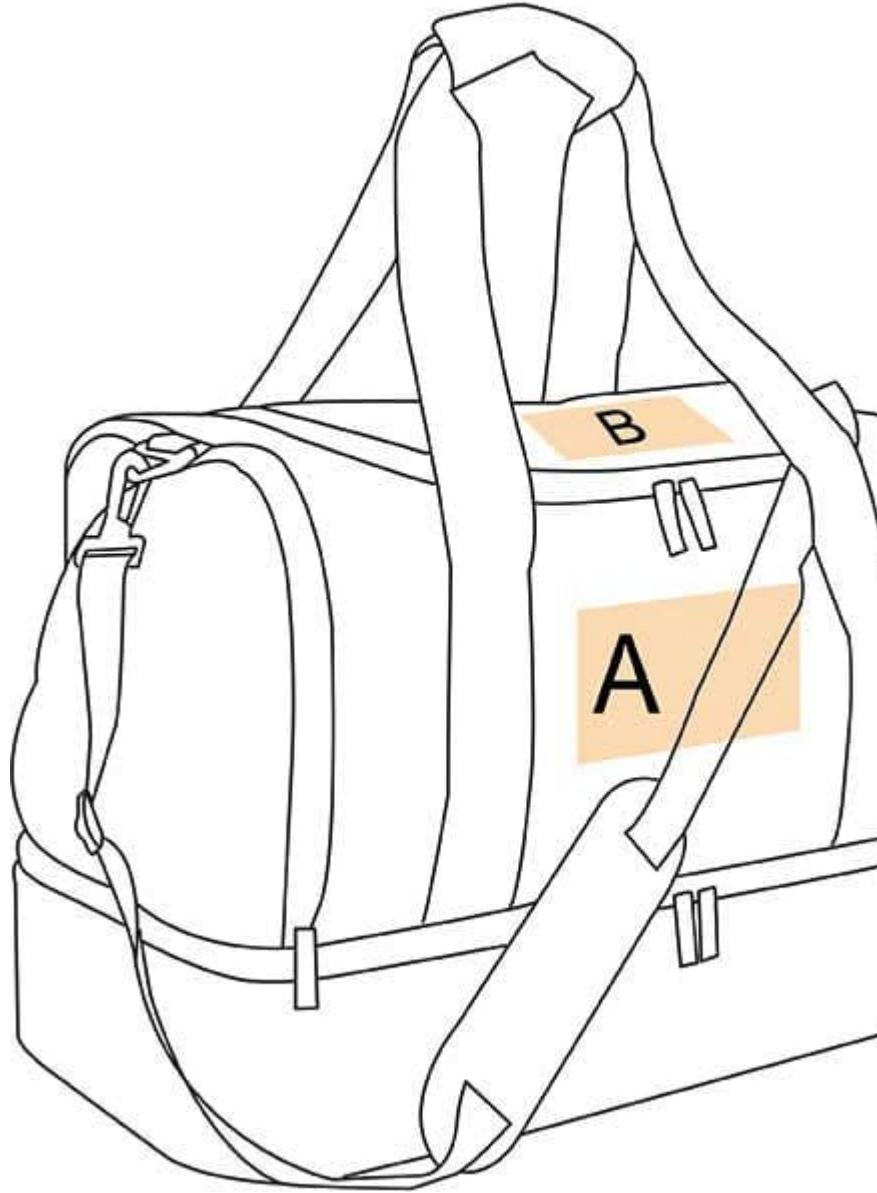

Customs code

42029291

Country of origin

China

Decoration zone

A: 16x10 cm | B: 10x10 cm

Colours

Black