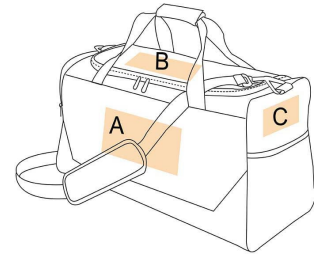

Sizes

One Size

Capacity

46 l

Dimensions

56 cm x 28 cm x 32 cm

Certificates

All rights reserved ©

Additional information

1	ONE SIZE
Colours	€20.74

Logistic
42029291

Country of origin **Decoration zone**

China

A: 20x15 cm | B: 15x10 cm | C: 8x6 cm

Colours

Black