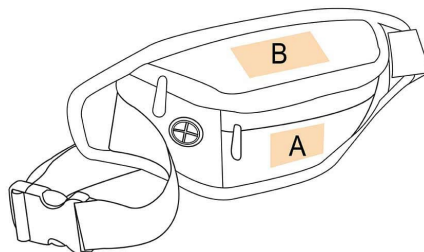

One Size

Capacity

3,5 l

Dimensions

32 cm x 8 cm x 14 cm

All rights reserved ©

Additional information

Logistic Customs code

100 42029298

Country of origin Decoration zone

China

A: 4x3 cm | B: 3x6 cm

Colours

Black