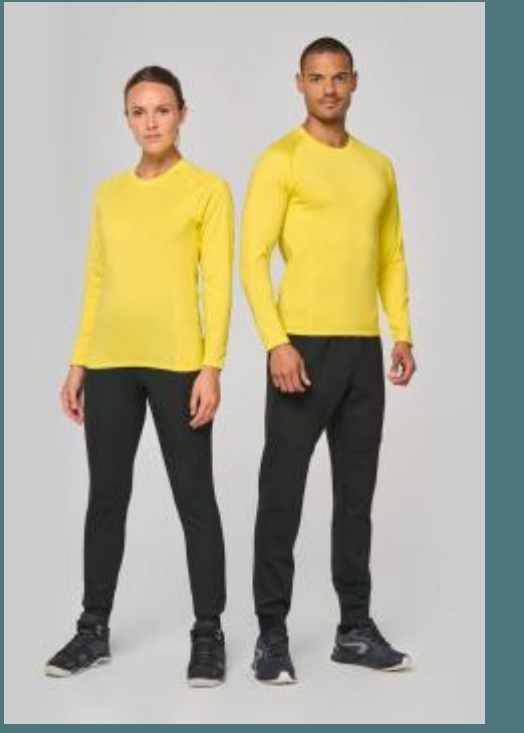

PROACT®

PA005

Adults' long-sleeved base layer sports T-shirt

12% elastane for greater comfort

Twin needle finish

88% polyester / 12% elastane. Crew neck. Matching cover stitch. Twin needle finishing at the cuffs and hem.

Sizes

XS - S - M - L - XL - XXL

Grammage

200 gsm

All rights reserved ©

Additional information

1	XS - XXL
Colours	€26.34

Logistic