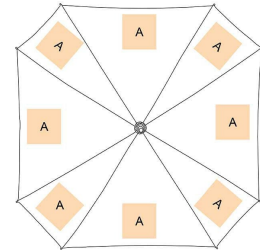

KI2023

Square umbrella

Original and attractive square shape.

Supple and resistant fibre glass pole and frame.

Fast and practical manual opening.

23" (58.5 cm) square umbrella. 8 panels. Manual opening. Fibreglass frame and shaft. Polypropylene J handle and tips. 210T polyester canopy.

Sizes

One Size

Dimensions

96 cm x 84 cm

All rights reserved ©

1	ONE SIZE
Colours	€9.66

Additional information

Logistic

- 10
- 20

Customs code

66019920

Country of origin Decoration zone

China

A: 15x10 cm

Colours

White