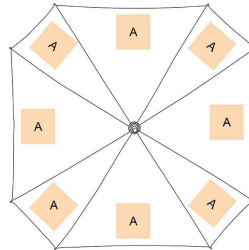

KI2023

Square umbrella

Original and attractive square shape.

Supple and resistant fibre glass pole and frame.

Fast and practical manual opening.

23" (58.5 cm) square umbrella. 8 panels. Manual opening. Fibreglass frame and shaft. Polypropylene J handle and tips. 210T polyester canopy.

Sizes

One Size

Dimensions

96 cm x 84 cm

All rights reserved ©

Additional information

Logistic

10

20

Customs code

66019920

Country of origin Decoration zone

China

A: 15x10 cm

Colours

White