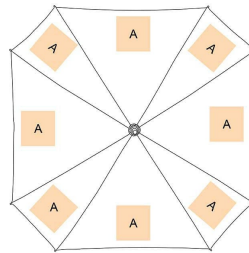

Square umbrella

Original and attractive square shape.

Supple and resistant fibre glass pole and frame.

Fast and practical manual opening.

23" (58.5 cm) square umbrella. 8 panels. Manual opening. Fibreglass frame and shaft. Polypropylene J handle and tips. 210T polyester canopy.

Sizes

One Size

Dimensions

96 cm x 84 cm

All rights reserved ©

Additional information

Logistic

10

20

Customs code

66019920

Country of origin Decoration zone

China

A: 15x10 cm

Colours

White