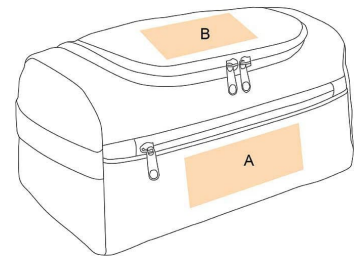

Toiletry bag

Opening and flap on the top for practical access.

Hook to hang bag from.

Side handle for an easy grip.

Toiletry bag in 600D polyester. Hookable top flap. Inner pocket. Large front pocket. Side handle.

Sizes

One Size

Capacity

6 l

Dimensions

27 cm x 15 cm x 15 cm

Certificates

All rights reserved ©

Additional information

| | |
|---------|----------|
| 1 | ONE SIZE |
| Colours | €8.84 |

Logistic **Customs code**
42029291

80

Country of origin **Decoration zone**

China

A: 15x5 cm | B: 12x8 cm

Colours