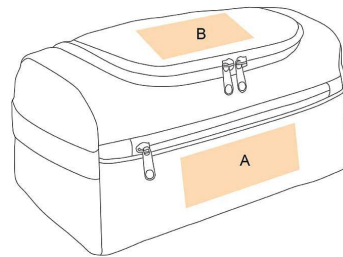

Toiletry bag

Opening and flap on the top for practical access.

Hook to hang bag from.

Side handle for an easy grip.

Toiletry bag in 600D polyester. Hookable top flap. Inner pocket. Large front pocket. Side handle.

Sizes

One Size

Capacity

6 l

Dimensions

27 cm x 15 cm x 15 cm

Certificates

All rights reserved ©

Additional information

Logistic Customs code

80 42029291

Country of origin Decoration zone

China

A: 15x5 cm | B: 12x8 cm

Colours

Black