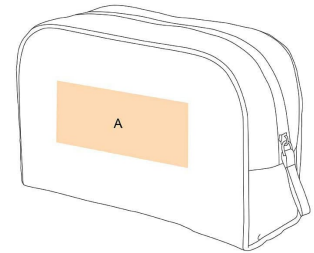

Sizes

One Size

Capacity

5 l

Dimensions

28 cm x 9 cm x 19 cm

Certificates

All rights reserved ©

India

A: 15x10 cm

Colours

Black

Burnt Lime

Crush Orange

Fuchsia

Purple