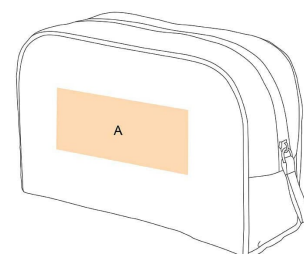

KI0710

Toiletry bag

7 available colourways.

Inner coating for easy cleaning

Resistant and easy to decorate.

Cotton canvas toiletry bag with inner coating. This coating protect it and makes it easy to clean.

Sizes

One Size

Capacity

5 l

Dimensions

28 cm x 9 cm x 19 cm

All rights reserved ©

| | |
|---------|----------|
| 1 | ONE SIZE |
| Colours | €7.84 |

Additional information

Logistic

- 10
- 80

Customs code

42029291

Country of origin Decoration zone

India

A: 15x10 cm