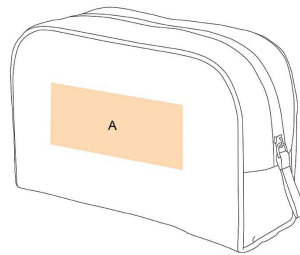

One Size

Capacity

5 l

Dimensions

28 cm x 9 cm x 19 cm

Certificates

All rights reserved ©

Additional information

Logistic

10

80

Customs code

42029291

Country of origin Decoration zone

India

A: 15x10 cm