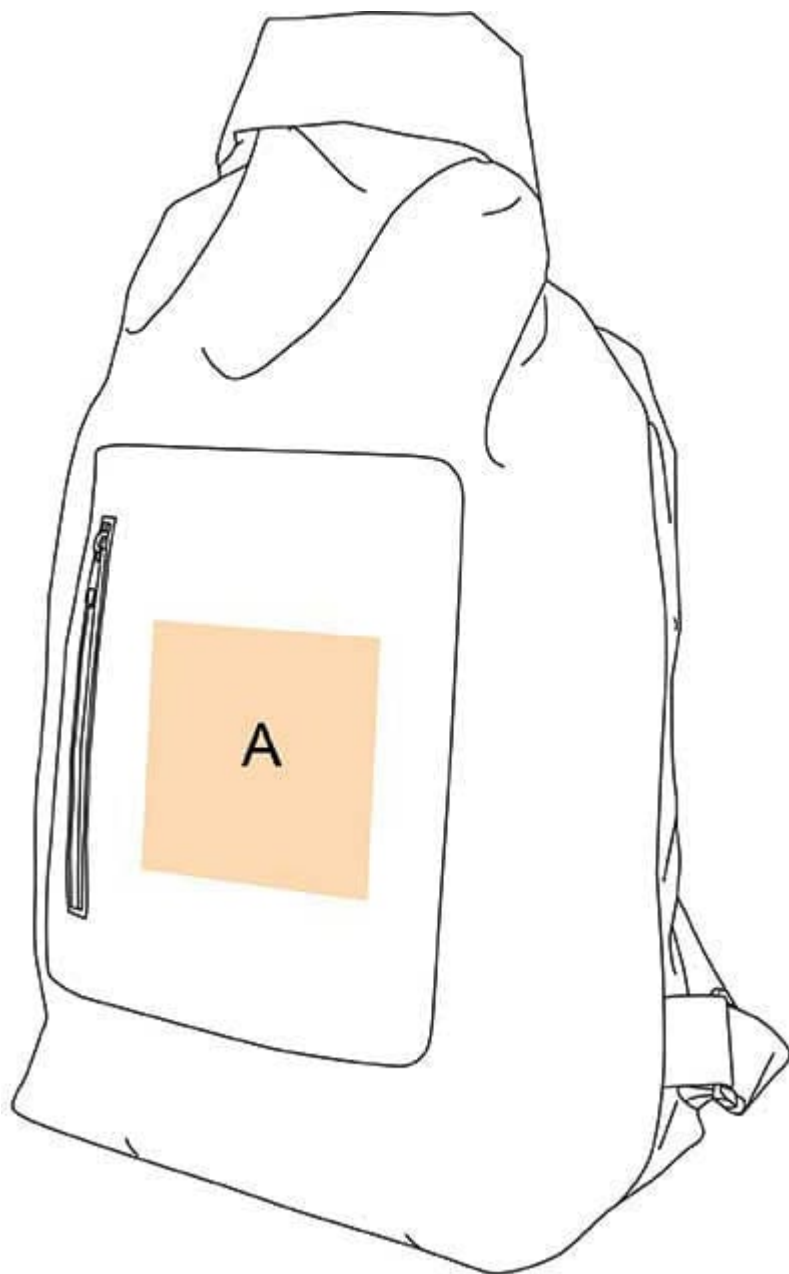

One Size

Capacity

42 l

Certificates

Additional information

Logistic

-  1
-  30

Customs code

42029211

Country of origin

China

Decoration zone

A: 11x11 cm

Colours

Black