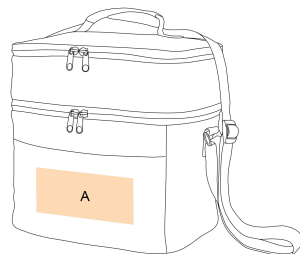

Country of origin Decoration zone

China

A: 18x6 cm

Colours

Light Grey

Navy