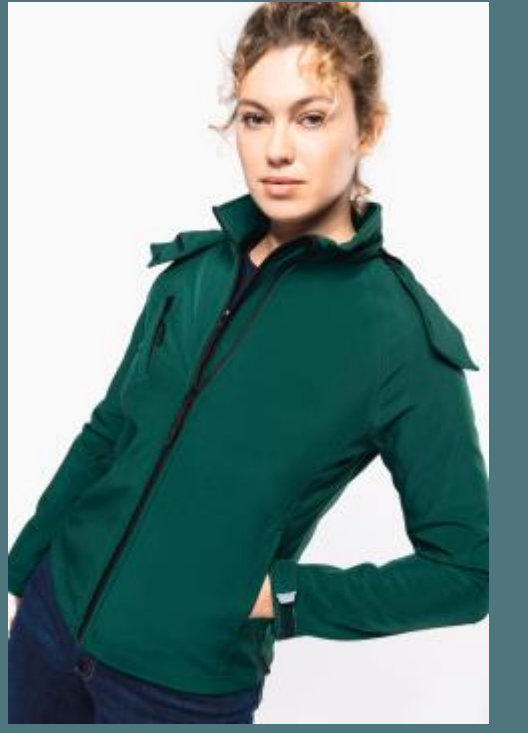

KARIBAN

K414

Ladies' detachable hooded softshell jacket

Three-layer softshell for ideal protection.

Wind-breaker, breathable and waterproof technical membrane.

Offers perfect comfort thanks to its elastic fabric.

95% polyester/5% elastane. Triple-layer bonded fabric. 1000 gsm/24h breathable and 5000 mm water-resistant. Performance membrane mid layer. Anti pill micro fleece inner layer. Raglan sleeves. Zip through front. 2 front zipped pockets. 1 zipped chest pocket on right side. Detachable hood with drawcord and grip strip. Adjustable cuffs with grip strip. Invisible zip access at inner chest for decoration.

Sizes

S - M - L - XL - XXL - 3XL - 4XL

Grammage

340 gsm

Certificates

All rights reserved ©

Additional information

1	S - 4XL
Colours	€61.20

Logistic Customs code

10 62024010

Country of origin

China Bangladesh

Colours

Black

Bottle Green

Dark Royal Blue

Marl Grey

Navy

Red

Titanium