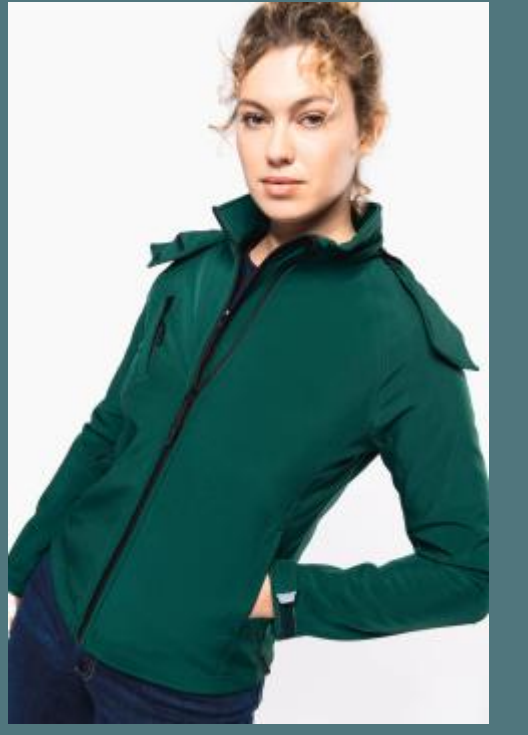

KARIBAN

K414

Ladies' detachable hooded softshell jacket

Three-layer softshell for ideal protection.

Wind-breaker, breathable and waterproof technical membrane.

Offers perfect comfort thanks to its elastic fabric.

95% polyester/5% elastane. Triple-layer bonded fabric. 1000 gsm/24h breathable and 5000 mm water-resistant. Performance membrane mid layer. Anti pill micro fleece inner layer. Raglan sleeves. Zip through front. 2 front zipped pockets. 1 zipped chest pocket on right side. Detachable hood with drawcord and grip strip. Adjustable cuffs with grip strip. Invisible zip access at inner chest for decoration.

Sizes

S - M - L - XL - XXL - 3XL - 4XL

Grammage

340 gsm

Certificates

All rights reserved ©

Additional information

Logistic Customs code

10 62024010

Country of origin

China Bangladesh

Colours

Black

Bottle Green

Dark Royal Blue

Marl Grey

Navy

Red

Titanium